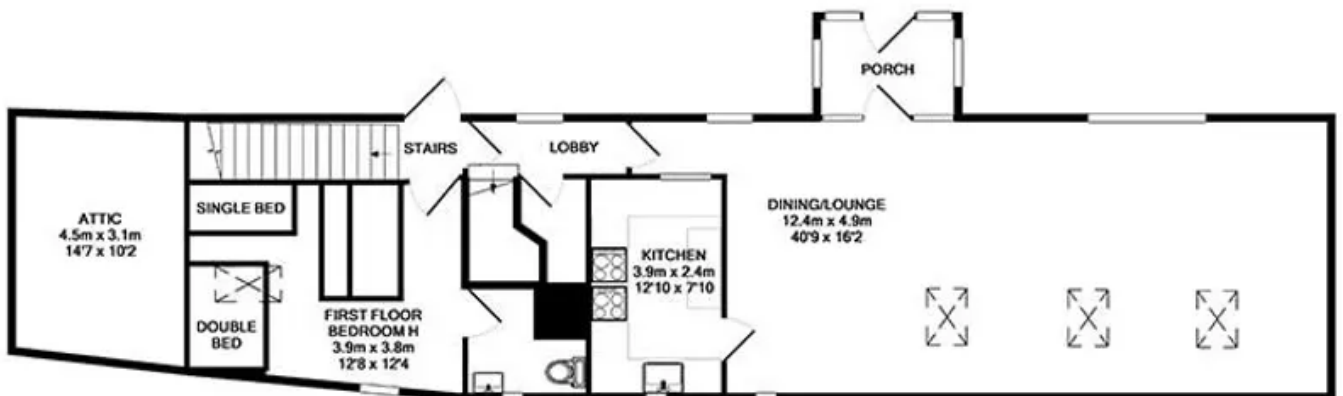

Howgills Barn

Howgills Barn Layout

Ground floor

GROUND FLOOR
APPROX. FLOOR AREA 201.6 SQ.M.
(2170 SQ.FT.)

First floor

1st FLOOR
APPROX. FLOOR AREA 114.7 SQ.M.
(1235 SQ.FT.)