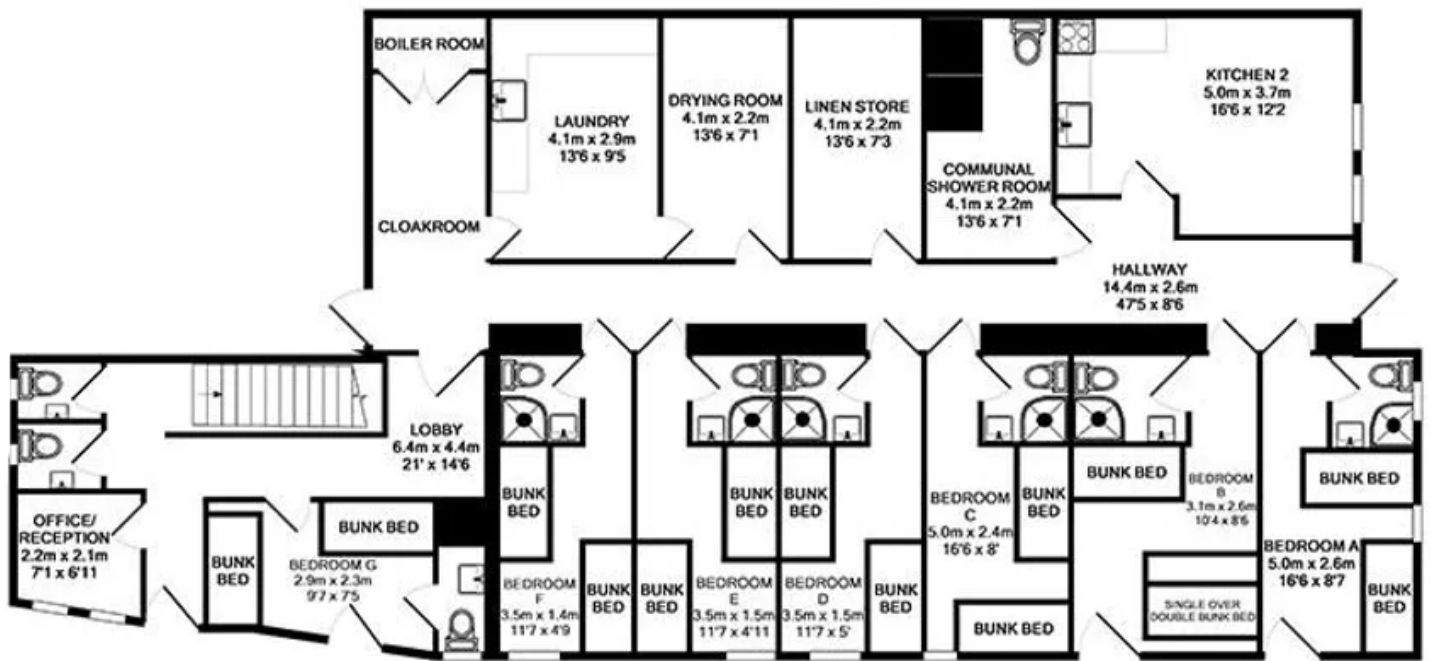

Howgills Barn

Howgills Barn Layout

Ground floor

GROUND FLOOR
APPROX. FLOOR AREA 201.6 SQ.M.
(2170 SQ.FT.)

First floor

1st FLOOR
APPROX. FLOOR AREA 114.7 SQ.M.
(1235 SQ.FT.)